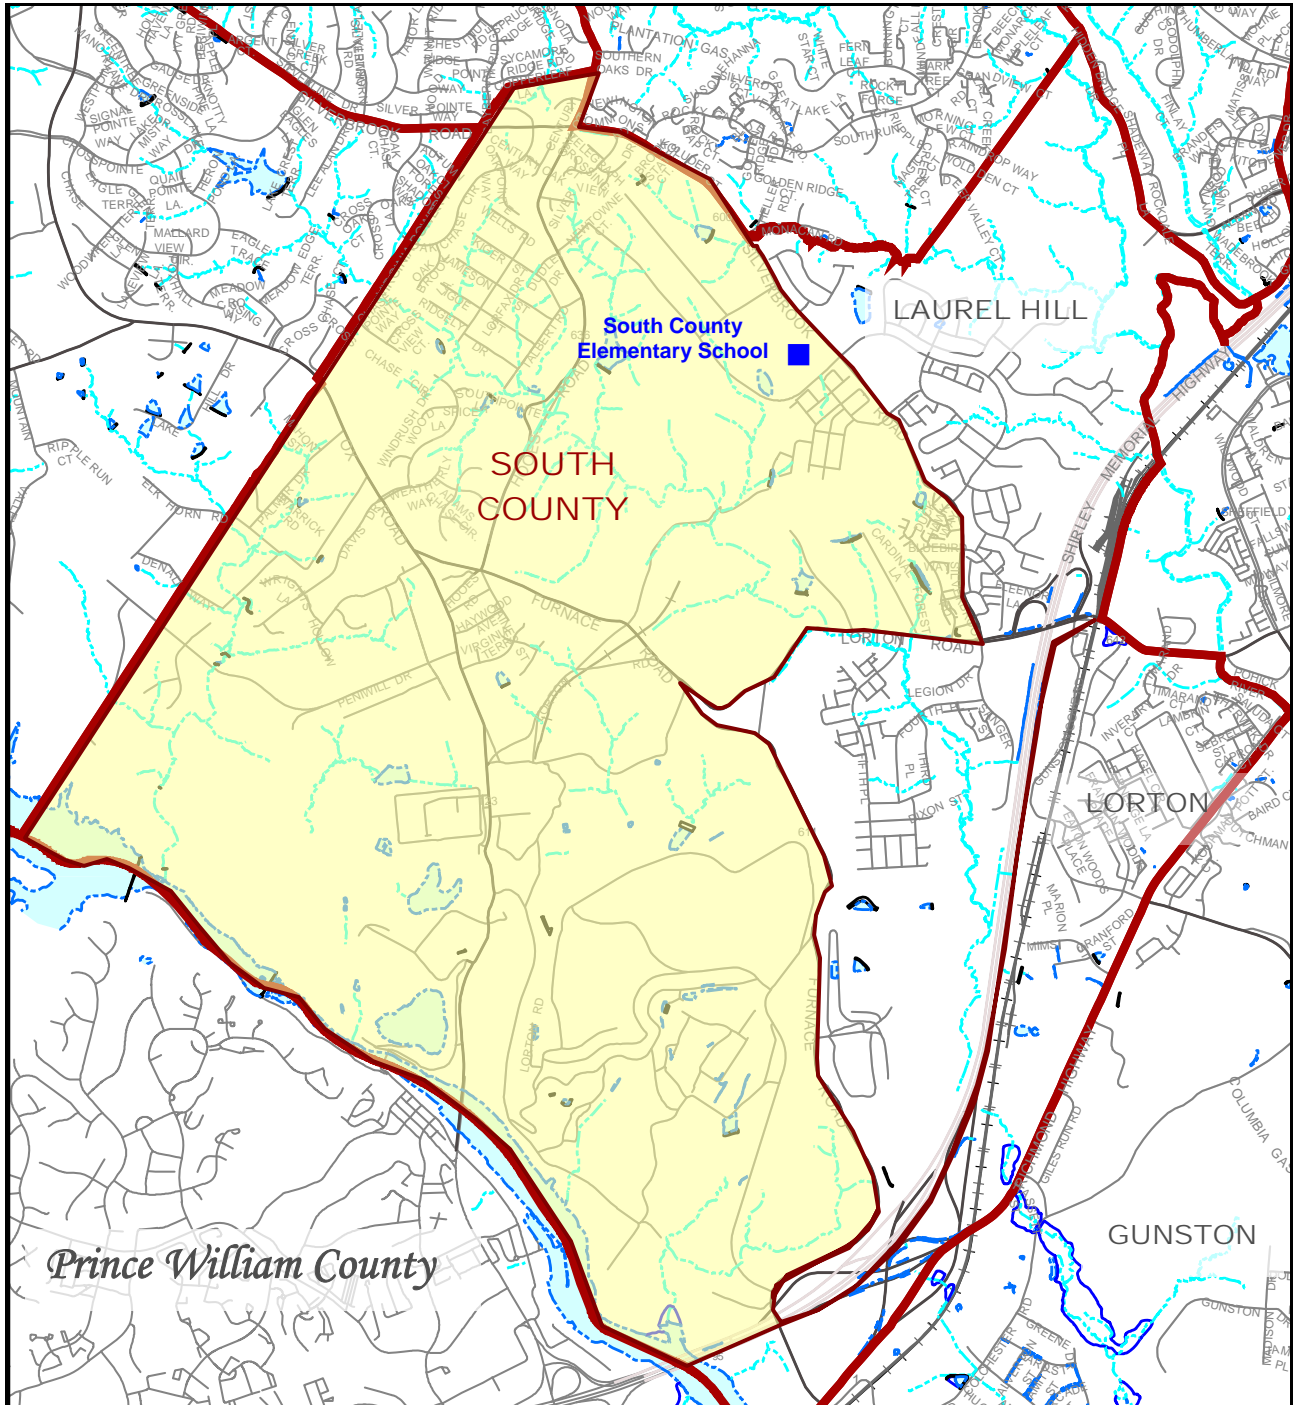

DESCRIPTION:

Beginning at the intersection of the Virginia Power Easement and Hooes Road, thence with Hooes Road in a southerly direction to its intersection with Silverbrook Road, thence with Silverbrook Road in a southeasterly direction to its intersection with Lorton Road, thence with Lorton Road in a westerly direction to its intersection with Furnace Road, thence with Furnace Road in a generally southerly direction to its intersection with the Shirley Memorial Highway (I-95), thence with the Shirley Memorial Highway in a southwesterly direction to its intersection with the Prince William County/Fairfax County Line (Occoquan River), thence with the Prince William County/Fairfax County Line in a northwesterly direction to its intersection with the Virginia Power Easement, thence with the Virginia Power Easement in a northeasterly direction to its intersection with Hooes Road, point of beginning.

POLLING PLACE: South County Secondary School
8501 Silverbrook Road, Lorton

MAP GRIDS: 98-3, 98-4, 107-1, 107-2, 107-3, 107-4, 113-1, 113-2, 113-3

NOTES: Established January 2009

Commonwealth of Virginia
COUNTY OF FAIRFAX
 Mount Vernon District

SOUTH COUNTY PRECINCT

Legend

- | | | | |
|---|-------------------|---|---------------------------|
|  | PRECINCT BOUNDARY | NAME | SURROUNDING PRECINCTS |
|  | STREET LINES |  | NAME POLL LOCATION |
|  | WATER FEATURE |  | FEATURED PRECINCT |